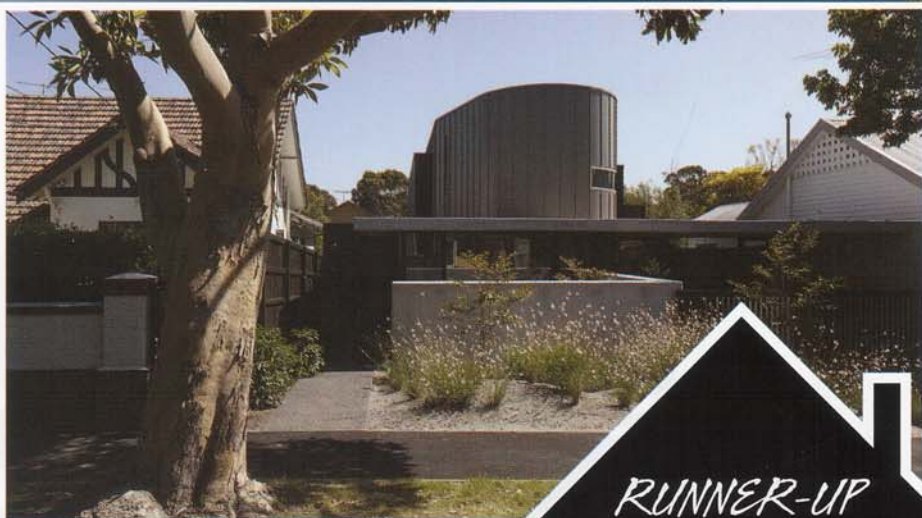

abode

LIVE IN INSPIRATIONAL SPACES

RICHARD KERR ARCHITECTURE

BINNIE HOUSE

*RUNNER-UP
BEST DESIGNED
HOME BY AN
ARCHITECT
OR BUILDING
DESIGNER
351sqm+*

2012 ABODE HOUSE & GARDEN OF THE YEAR THE WINNERS REVEALED

ALSO FEATURING:

STUNNING PORTFOLIOS
FROM RENOWNED
GARDEN DESIGNER
NATHAN BURKETT
AS WELL AS THE
ACCLAIMED BUILDER
EXCELCON

YOUR CHANCE TO WIN
A LUXURY SOFA FROM
KING FURNITURE

\$9.95 inc GST
Abode Issue 27